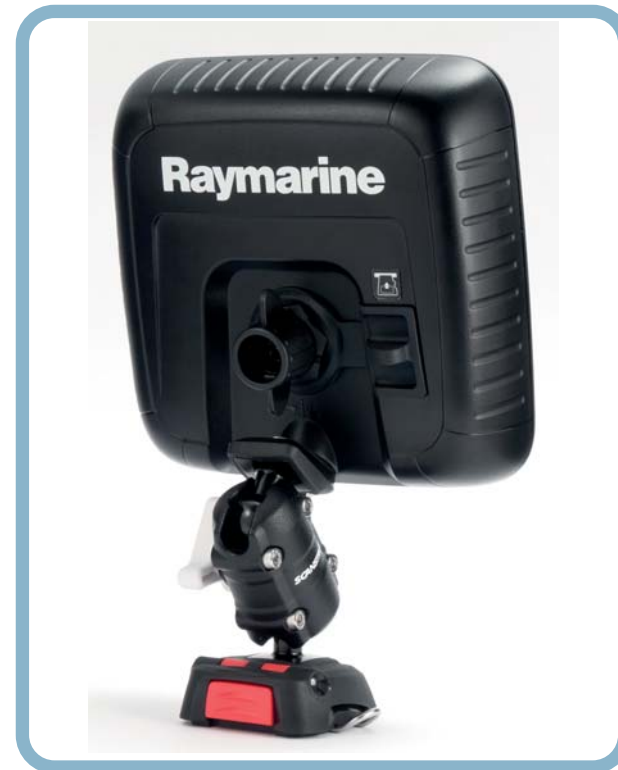

Raymarine Dragonfly 4/5

Fits directly to Raymarine Dragonfly 4 & 5 Fish Finder.
No need for standard mounting bracket to install.

RL- 512